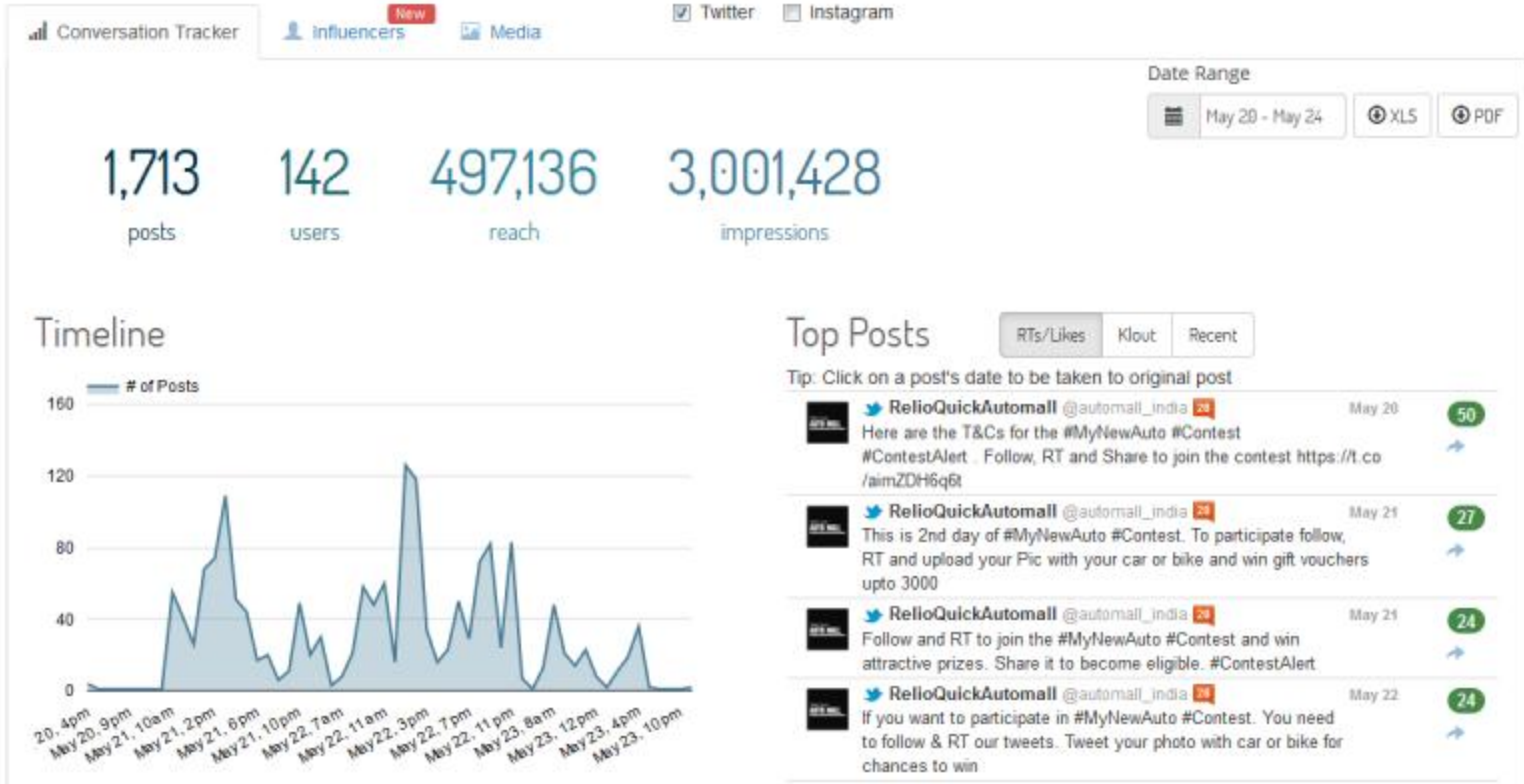

Real-time Tracker: #mynewauto

#automall2016
Premium Auto Show
20 - 22 MAY, 2016

FOLLOW US | [/automall_india](#) [#rqautomallindia](#)