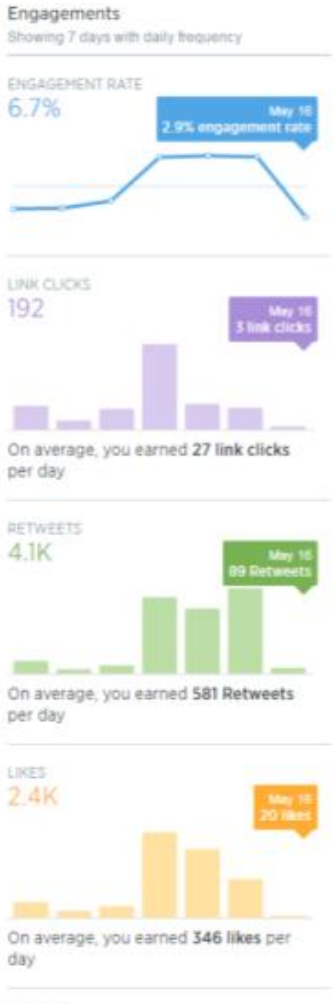

Take a photo with your car or bike and
Post it with
#MyNewAuto
and Win Shopping Vouchers
UpTo Worth ₹ 3000.

Real-time Tracker: #mynewauto

#automall2016
Premium Auto Show
 20 - 22 MAY, 2016

FOLLOW US | [/automall_india](#) [#rqautomallindia](#)

Contest on Twitter

Tweets	Top Tweets	Tweets and replies	Promoted	Impressions	Engagements	Engagement rate
	RelioQuickAutomall @automall_india · May 10	Keep it up guys. Upload your #Selfie to participate in #SelfieWithYourCar #contest and win #prize worth Rs. 3000. We are live till tonight.		3,438	174	5.1%
	RelioQuickAutomall @automall_india · May 13	Here is Question 3, Keep tweeting your answers! #AutoQuizzer #Automall2016 . Follow, RT, share to become eligible pic.twitter.com/q5XsYVVVgk		3,201	418	13.1%
	RelioQuickAutomall @automall_india · May 13	Here is our Question 2, Keep tweeting your answers! #AutoQuizzer #Automall2016 . Follow, RT, share to become eligible pic.twitter.com/0qz6Ta5IE8		3,081	450	14.6%
	RelioQuickAutomall @automall_india · May 13	Guys! Hint #1 is out ! Keep tweeting using # AutoQuizzer and #Automall2016 . Dont forget to follow RT and share it. pic.twitter.com/DxwTsBj27g		2,950	447	15.2%
	RelioQuickAutomall @automall_india · May 14	Get Ready. Hint #2 for #AutoQuizzer #contest is here. RT, Share and follow to become eligible #Automall2016 pic.twitter.com/ZnySQLuAJt		2,862	402	14.0%
	RelioQuickAutomall @automall_india · 22h	Here is Question 7 for today's #contest, Keep tweeting your answers! #AutoQuizzer #Automall2016 pic.twitter.com/velqerSZBeR		2,839	464	16.3%